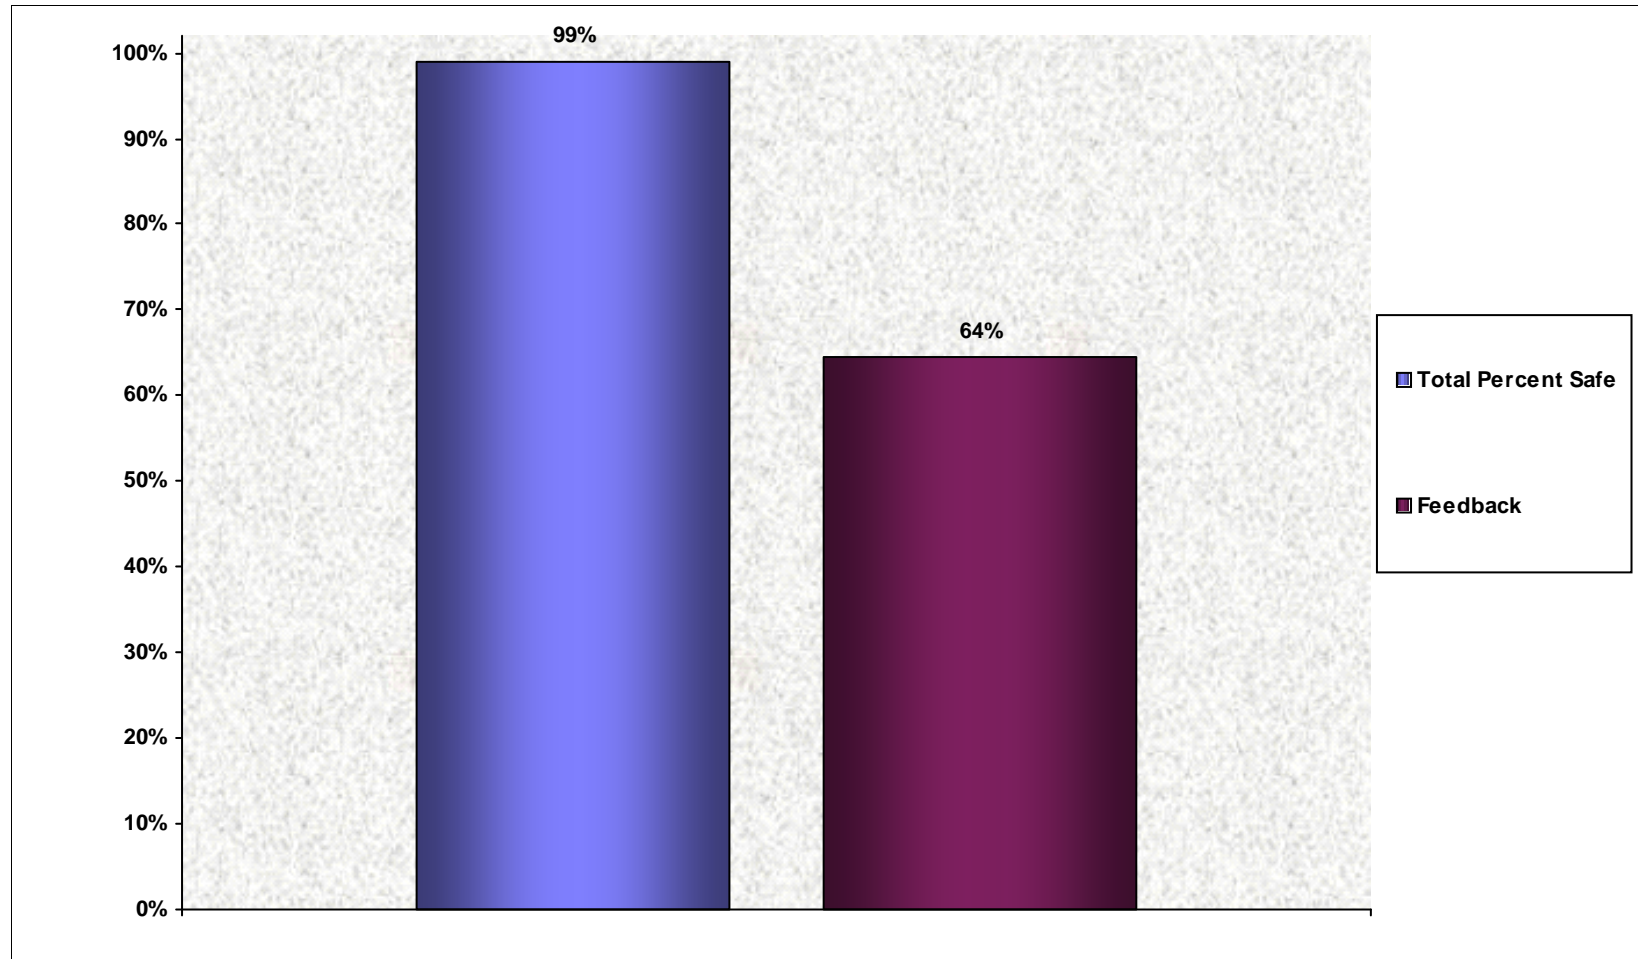

Overall Percent Safe

Total Cards: 76
Total Behaviors Observed: 1141
Percentage of Safe Cards: 92%
23-Jan-12

Copyright 1998 Moreno & Associates, Inc.

Location: Offshore/New Iberia/DOR
Personnel Observed: DII, Pneu Elect, Contractor
For the Dates 1/1/2011 Through 12/31/2011